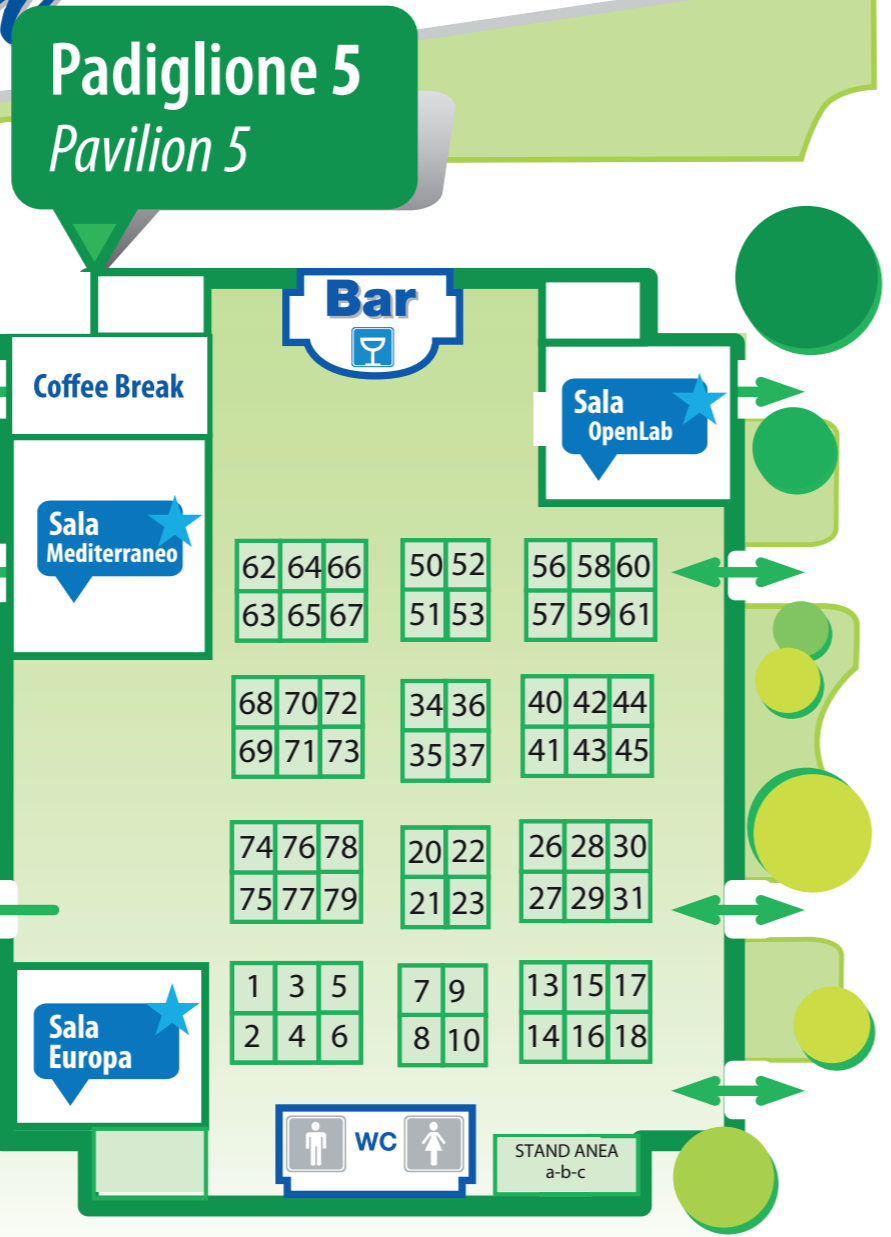

Viale Kennedy

Ingresso | Entrance

P
PARCHEGGIO
SOTTERRANEO
Underground
parking

Uscita/Exit

Ingresso/Entrance

Legenda / Key to symbols

- R** Reception
- ★ Sale convegno / Conference Rooms
- Test Drive